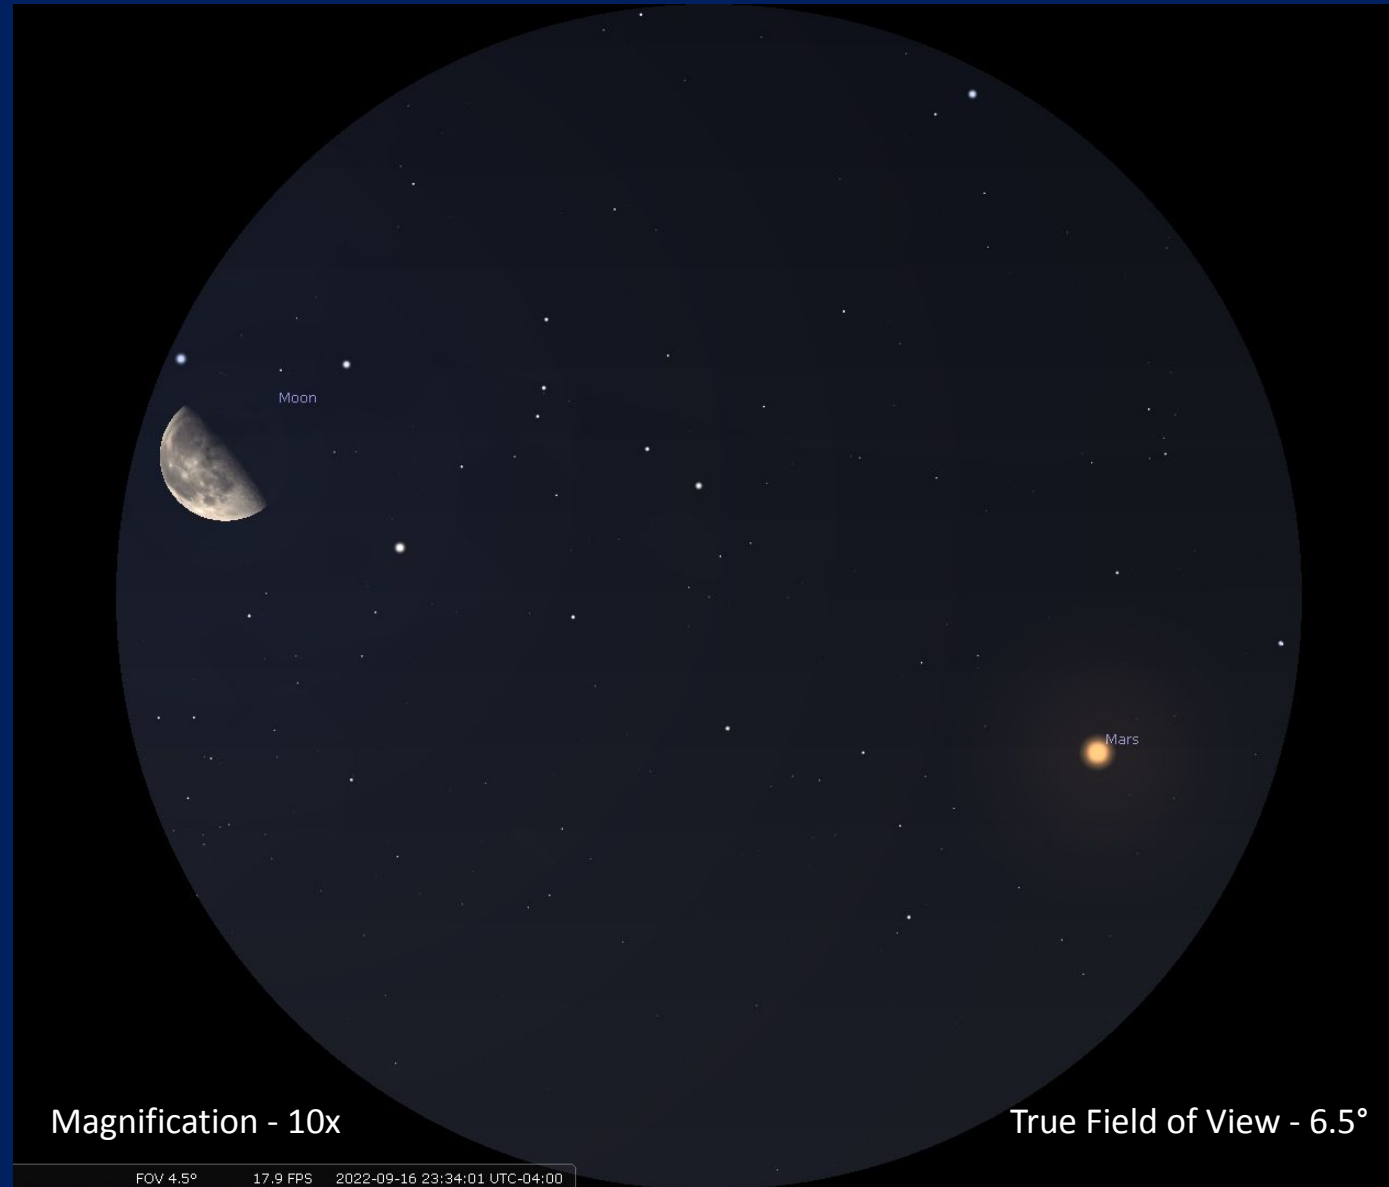

Lacus
Risoris
Felis

Hecataeus
Humboldt

Eastern Libration - October 11

Nice Sight No. 1

Moon & Mars In Binoculars

Fri. Sept 16

11:30 PM

View to SE

Graphic created with Stellarium

Nice Sight No. 2

Moon & Saturn In Binoculars

Wed. Oct. 5

8:00 PM

View to SE

Sunset: 6:56 PM

Graphic created with Stellarium

Moon & Uranus In Telescope

Wed. Oct. 12

1:00 AM-3:00AM

View to SE

Occultation in
Western Canada

See the zodiacal light!

Several club members observed this challenging sight in 2021 and 2022

Best dates: September 23 to October 7 2022
When moon will not interfere

Best time: *Before* astronomical dawn (~5:00 AM)

Best place: Far from city lights. The closer to Lake Huron or on the Bruce Peninsula, the better

Image: T. Chandler 2021
Location: Crewe, Ont.

See the zodiacal light!