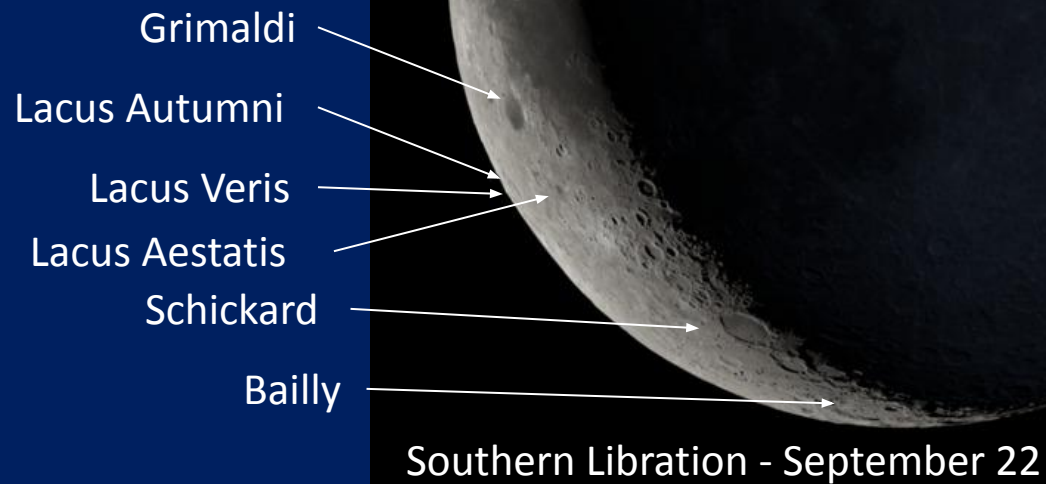

What's Up – Lunar Librations