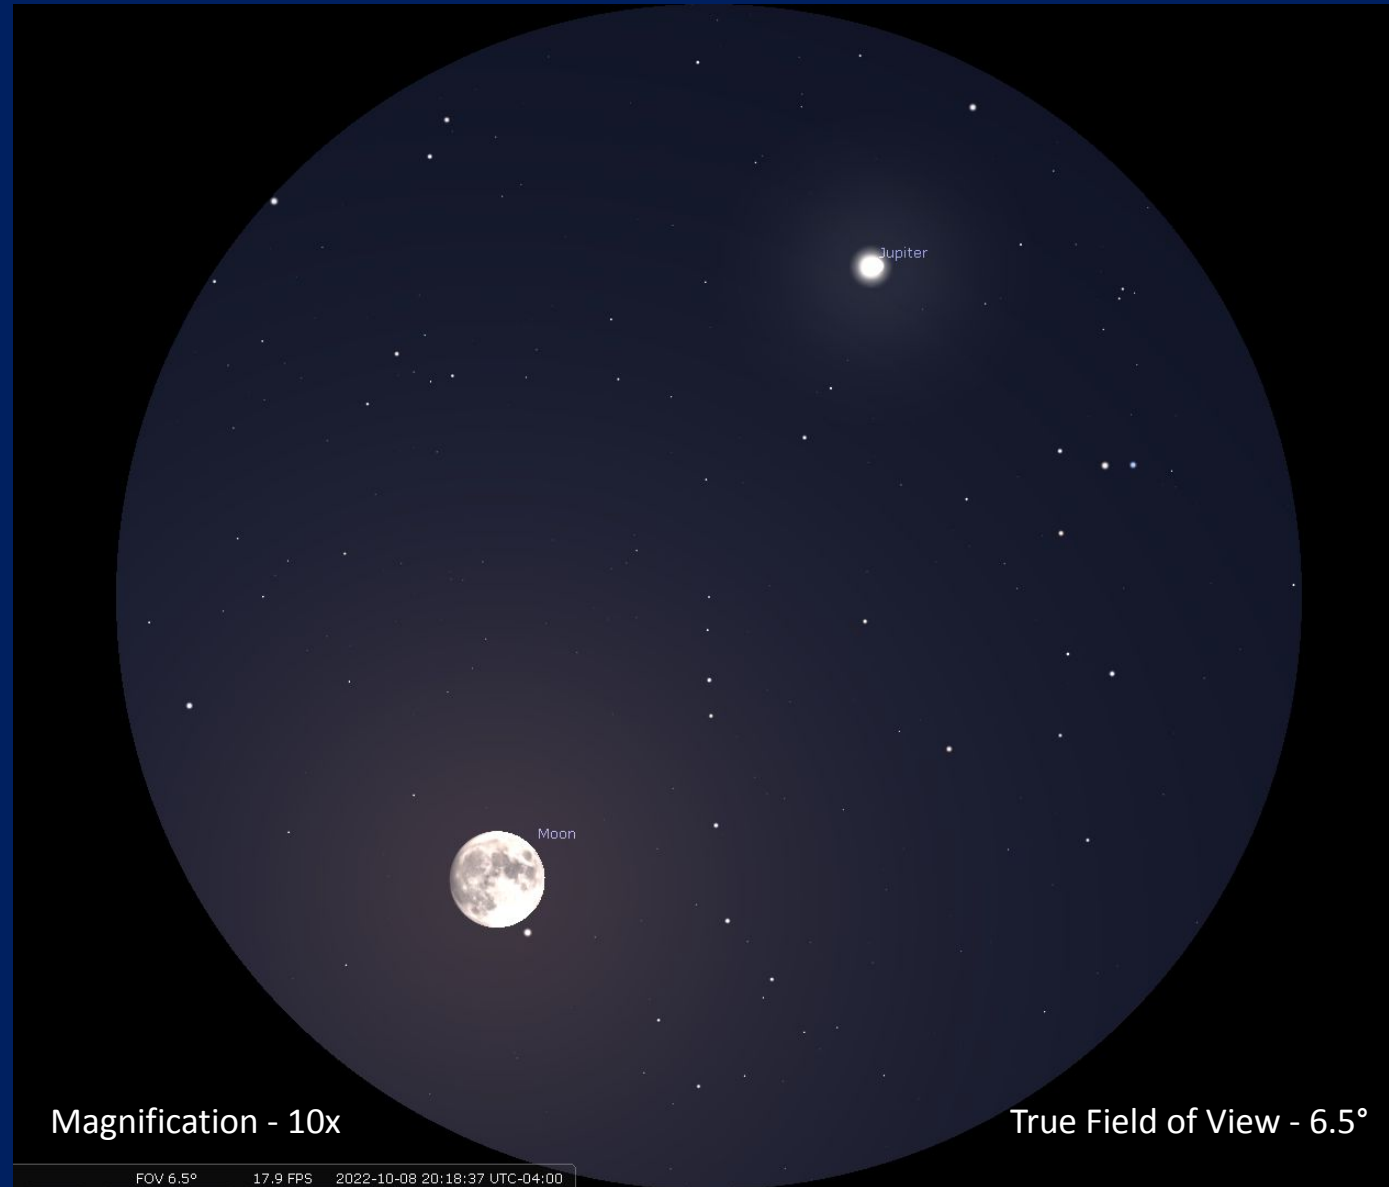

Graphic created with Stellarium

Nice Sight No. 2

Moon & Saturn In Binoculars

Wed. Oct. 5

8:00 PM

View to SE

Sunset: 6:56 PM

Graphic created with Stellarium

Nice Sight No. 3

Moon & Jupiter In Binoculars

Sat. Oct. 8

8:00 PM

View to E

Sunset: 6:51 PM

Graphic created with Stellarium

Nice Sight No. 4

Moon & Uranus In Telescope

Wed. Oct. 12

1:00 AM-3:00AM

View to SE

Occultation in
Western Canada

See the zodiacal light!

Several club members observed this challenging sight in 2021 and 2022

Best dates: September 23 to October 7 2022
When moon will not interfere

Best time: *Before* astronomical dawn (~5:00 AM)

Best place: Far from city lights. The closer to Lake Huron or on the Bruce Peninsula, the better

Image: T. Chandler 2021
Location: Crewe, Ont.

See the zodiacal light!