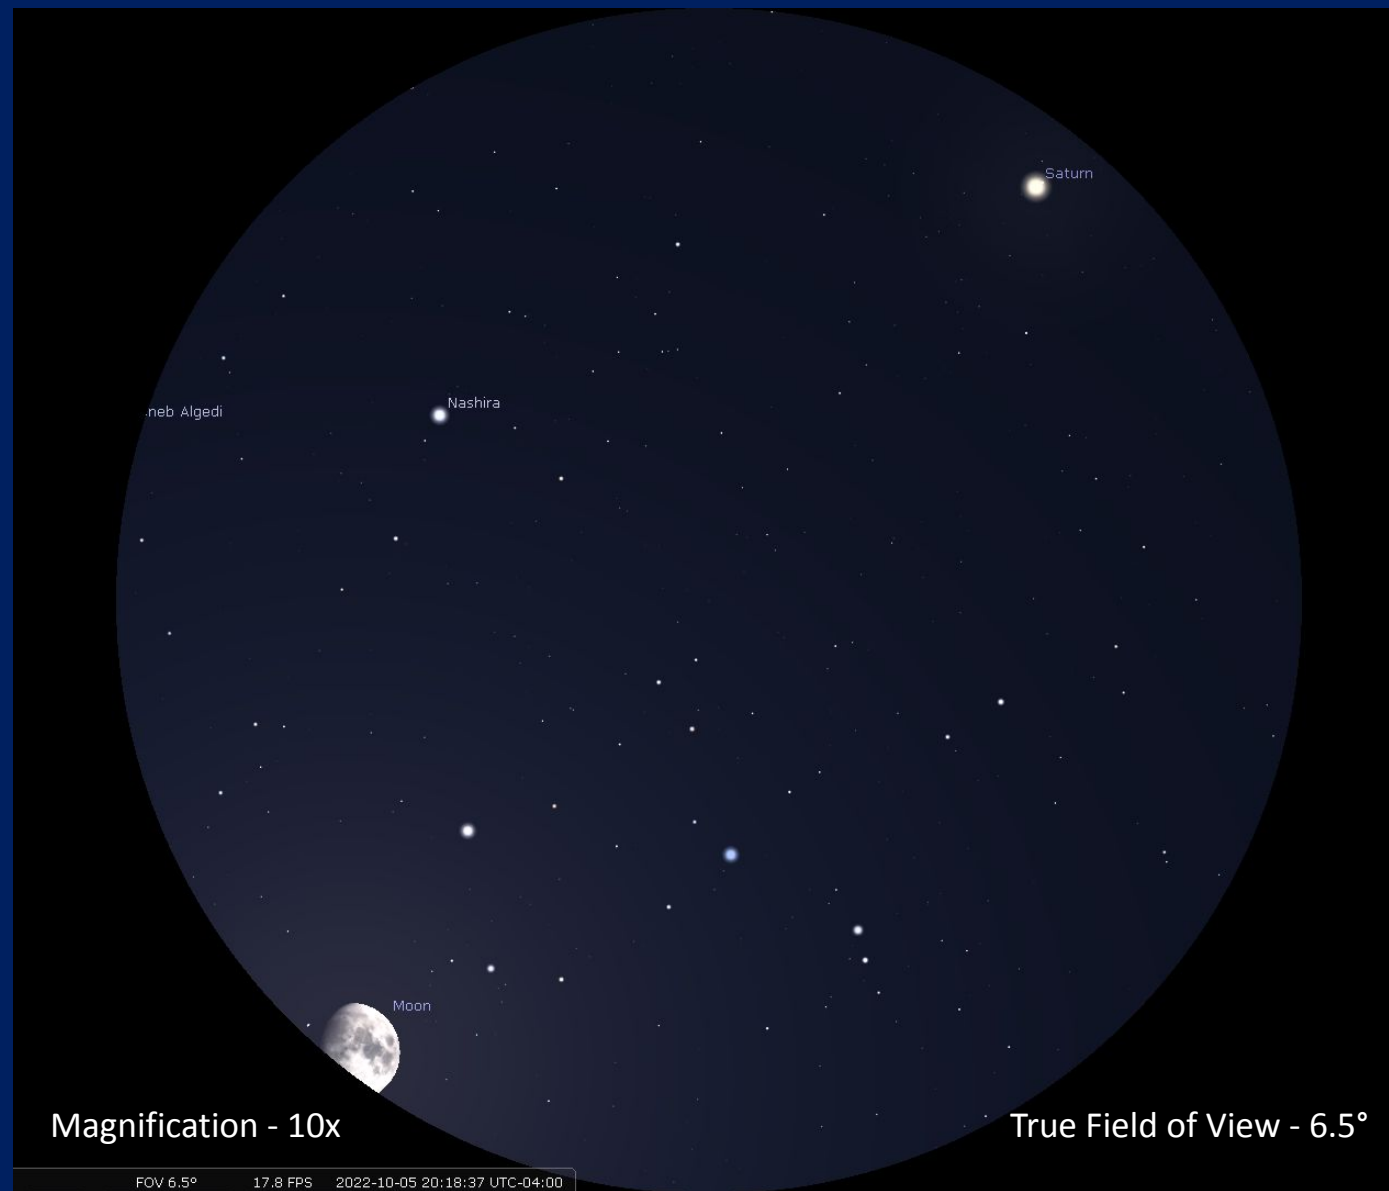

Graphic created with Stellarium

Nice Sight No. 2

Moon & Saturn In Binoculars

Wed. Oct. 5

8:00 PM

View to SE

Sunset: 6:56 PM

Graphic created with Stellarium

Nice Sight No. 3

Moon & Jupiter In Binoculars

Sat. Oct. 8

8:00 PM

View to E

Sunset: 6:51 PM

Graphic created with Stellarium

Nice Sight No. 4

Moon & Uranus In Telescope

Wed. Oct. 12

1:00 AM-3:00AM

View to SE

Occultation in
Western Canada

See the zodiacal light!

Several club members observed this challenging sight in 2021 and 2022

Best dates: September 23 to October 7 2022
When moon will not interfere

Best time: *Before* astronomical dawn (~5:00 AM)

Best place: Far from city lights. The closer to Lake Huron or on the Bruce Peninsula, the better

Image: T. Chandler 2021
Location: Crewe, Ont.

See the zodiacal light!